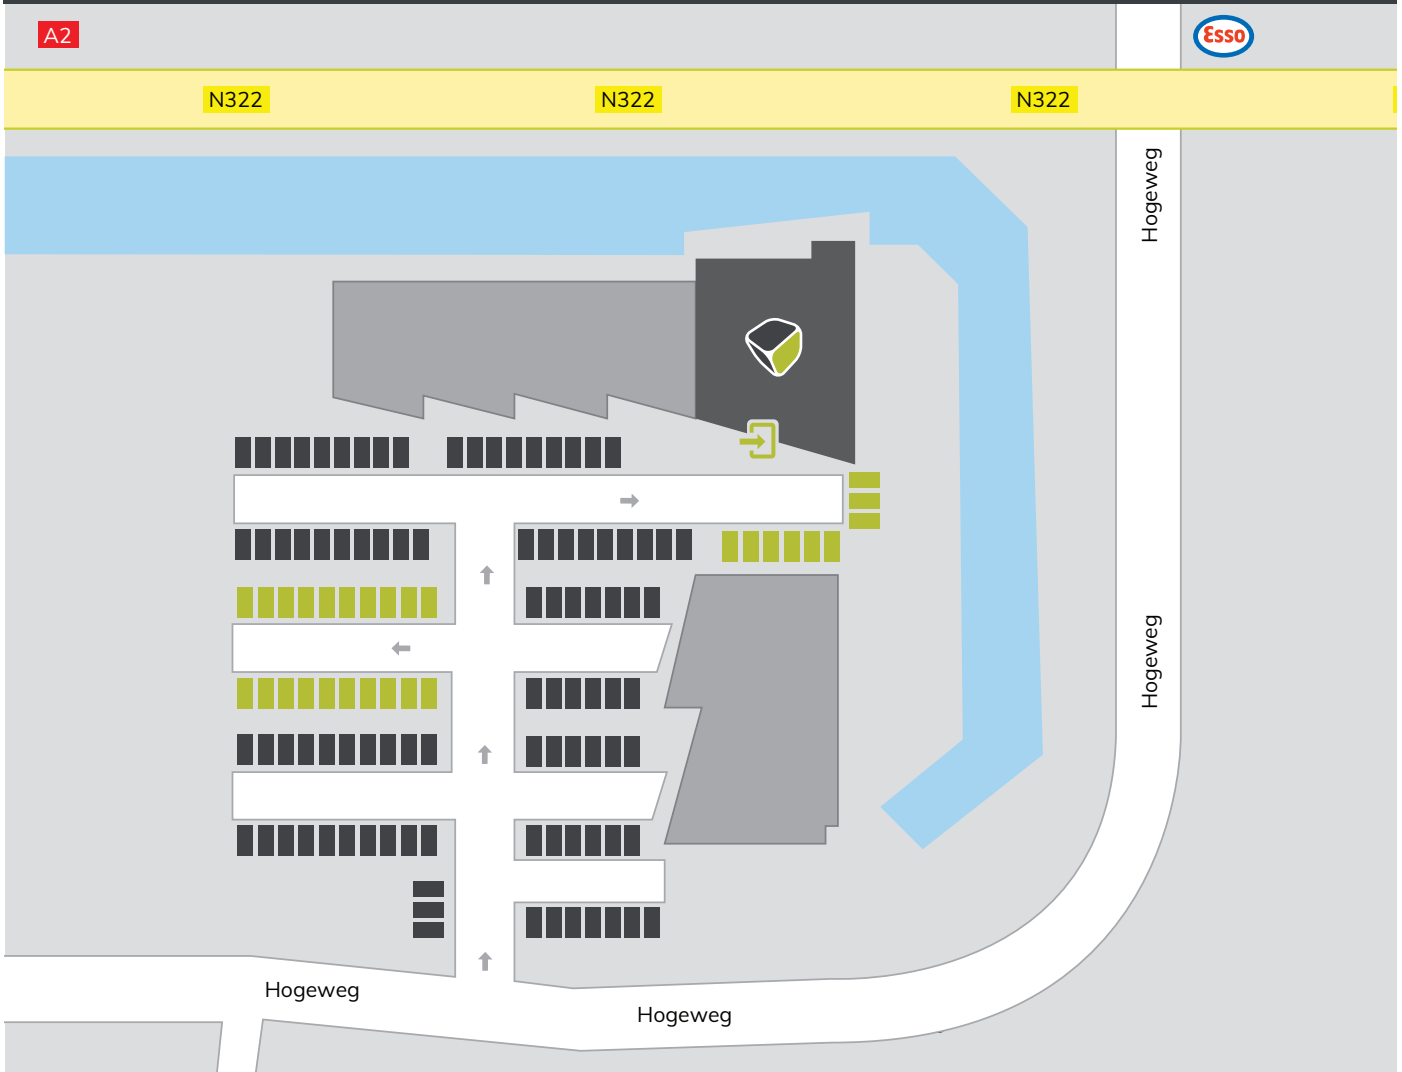

Directions to Design Solutions

Our office and seminar rooms are centrally located in The Netherlands, right off exit 17 Zaltbommel on highway A2. Address: Hogeweg 133, 5301 LL, Zaltbommel (tel. +31(0)418-510557).

From the North (Utrecht/Culemborg)

- At the end of exit 17, take a right (no traffic lights to turn right).
- Go right again at the next traffic lights (gas station across the intersection).
- After rounding the corner, turn right onto the 'NEON complex'.

From the South (Den Bosch/Eindhoven)

- At the end of exit 17 at the traffic lights, go left.
- At the next traffic lights, go straight ahead.
- Move to the rightmost lane and turn right at the last traffic lights (gas station across the intersection).
- After rounding the corner, turn right onto the 'NEON complex'.

Parking

There are parking spaces near our front door and on the left side of the NEON complex, indicated by signs with our logo. If all parking spaces are taken, use the

ones that do not have a company sign, or park on the other side of the Hogeweg.